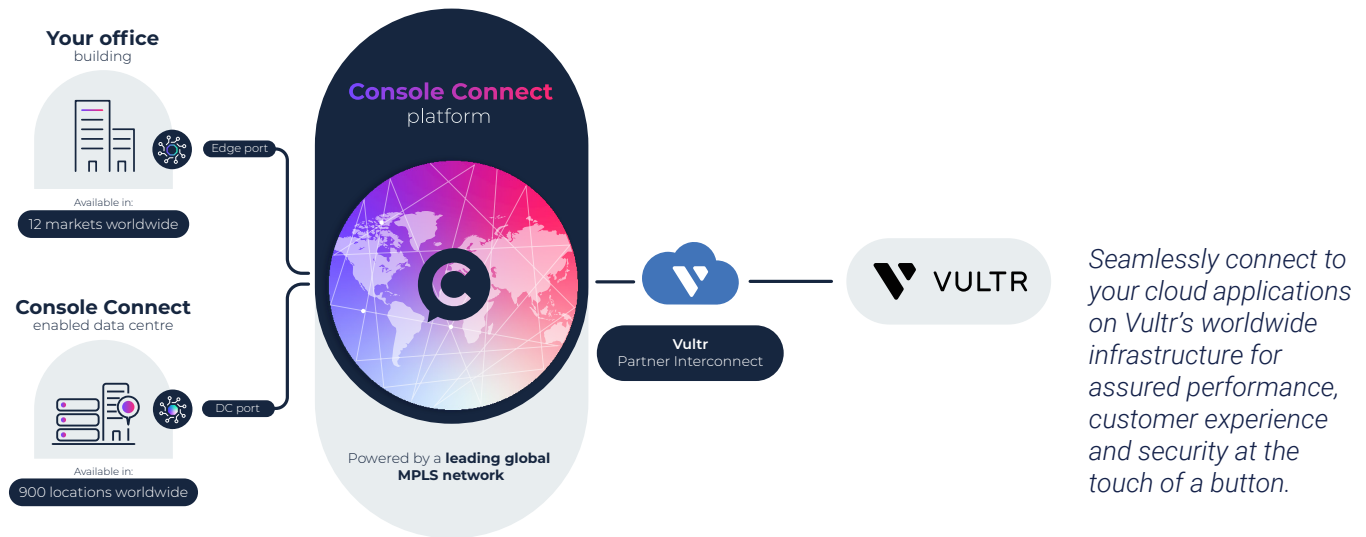

Console Connect + Vultr

Seamless, on-demand cloud infrastructure

High-Performance

Vultr features best-in-class price-to-performance infrastructure in 32+ locations that can be scaled in an instant. Console Connect's underlying network delivers uncontended service across its privately-owned fabric with assured quality of service and the ability to scale and flex high-speed connectivity on demand.

Global Reach

Vultr and Console Connect offer vast global compute and networking that brings together directly connected infrastructure no matter where it is located on the globe. Vultr's 32+ cloud data center locations, accessed from Console Connect's 900+ connected data centers or via an Edge Port at an office location, assures delivery of service where it is needed.

Quick Deployment

Deploying compute and high-speed connectivity shouldn't take weeks or months. With Vultr and Console Connect, you can spin up all the resources needed to meet the demands of a growing global application in the blink of an eye.

Fully Secure

As more services and sensitive data are hosted in the cloud, security measures are ever more important. By using private interconnection to connect to cloud compute services, businesses can ensure that their data and applications are transmitted over a secure, dedicated connection. This approach eliminates the risk of data interception, reduces latency, and improves performance.

Get started combining the power of **Vultr + Console Connect**.
Contact us to learn more.